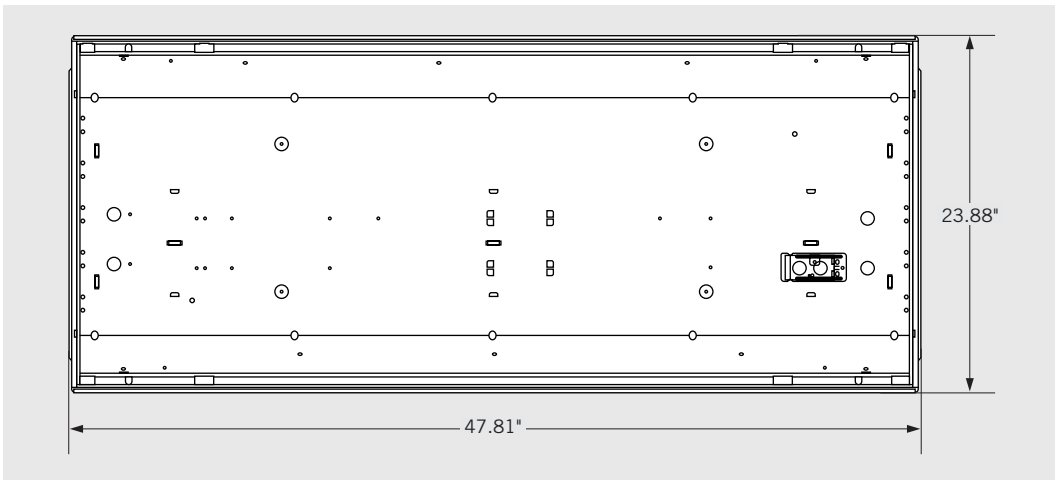

DESCRIPTION

2x4 LED Tube ready troffer fixture, 3 lamp. (lamps sold separately)

APPLICATION

Used for indoor highbay, lowbay, warehouse and general lighting applications.

PRODUCT FEATURES

- Designed for use with Single Ended Wiring (Type B) LED T8 tubes
- Post painted white steel body with mirror reflector
- Rated for dry & damp locations
- For use with Keystone Single Ended Wiring Direct Drive LED lamps: 18.5W Max per lamp
- Prismatic Diffuser made of high quality PMMA

PRODUCT DIMENSIONS

CATALOG NUMBER BREAKDOWN

KT-DDPTLEDT8-24-3L

1 2 3 4 5 6 7

- 1 Keystone Technologies
- 2 Direct Drive
- 3 Prismatic Troffer
- 4 LED Lamp
- 5 Lamp Type
- 6 2' x 4' Nominal Size
- 7 3 Lamps