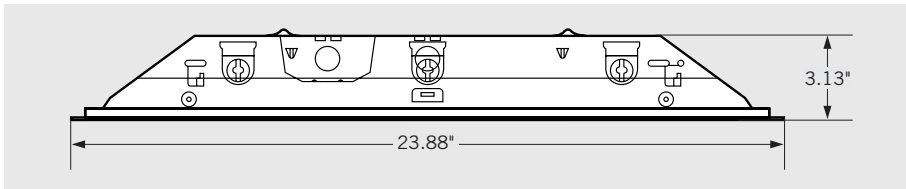

DESCRIPTION

2x4 LED Tube ready troffer fixture, 3 lamp. (lamps sold separately)

APPLICATION

Used for indoor highbay, lowbay, warehouse and general lighting applications.

PRODUCT FEATURES

- Designed for use with Single Ended Wiring (Type B) LED T8 tubes
- Post painted white steel body with mirror reflector
- Rated for dry & damp locations
- For use with Keystone Single Ended Wiring Direct Drive LED lamps: 18.5W Max per lamp
- Prismatic Diffuser made of high quality PMMA

PRODUCT DIMENSIONS

CATALOG NUMBER BREAKDOWN

KT-DDPTLEDT8-24-3L

1 2 3 4 5 6 7

- 1 Keystone Technologies
- 2 Direct Drive
- 3 Prismatic Troffer
- 4 LED Lamp
- 5 Lamp Type
- 6 2' x 4' Nominal Size
- 7 3 Lamps